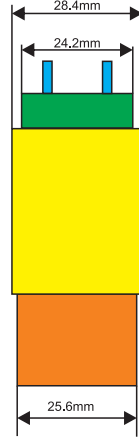

LED T8 TUBE

Plastic & aluminum inside

Many advantages of LED tubes

- Saves 70% energy
- Contains no mercury
- Immediate light without flashes
- Small waste of natural resources
- The color rendering index > 80% Ra
- Life expectancy of at least 50,000 hours
- Low losses, integral reflector in the tube
- Low maintenance cost, long drain intervals
- Emits no electromagnetic fields or UV radiations

Model	FLED14W3FT-865
Length(mm)	900mm X 26mm
LED Qty(pcs)	72pcs
LED Source	2835 SMD LED CRI>80
Power(W)	14W
Guaranty	5 Years
Life Span	>50,000 hours
Input Voltage	100-277VAC
Lamp Efficiency	>110lm/W
Working Temp	-30°C ~ 40°C
Power Factor	>0.95
Materials	Full PC with Aluminum Alloy Inside
Lumen	>1550lm
Color	Daylight
Temp Color	5500-6500K

Contact Ph: 03 9458-3357

Web: www.ausled.com.au

Email: sales@ausled.com.au

LED TUBE Light